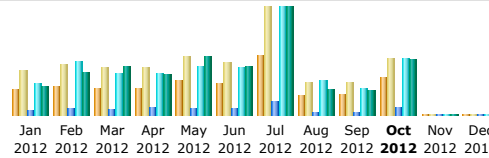

- Search  
 Search Keyphrases  
 Search Keywords

- Others:  
[Miscellaneous](#)  
[HTTP Status codes](#)  
 Pages not found

Summary

<b>Reported period</b>	Month Oct 2012				
<b>First visit</b>	NA				
<b>Last visit</b>	31 Oct 2012 - 23:36				
	Unique visitors	Number of visits	Pages	Hits	Bandwidth
Viewed traffic *	<b>5753</b>	<b>8731</b> (1.51 visits/visitor)	<b>83906</b> (9.61 Pages/Visit)	<b>633086</b> (72.51 Hits/Visit)	<b>6.36 GB</b> (764.2 KB/Visit)
Not viewed traffic *			<b>34094</b>	<b>64547</b>	<b>2.14 GB</b>

\* Not viewed traffic includes traffic generated by robots, worms, or replies with special HTTP status codes.

Monthly history

Month	Unique visitors	Number of visits	Pages	Hits	Bandwidth
Jan 2012	3961	6904	50831	357385	3.26 GB
Feb 2012	4393	7809	78471	585113	4.90 GB
Mar 2012	4248	7387	62115	456041	5.53 GB
Apr 2012	4194	7269	80183	452194	4.59 GB
May 2012	5355	8974	78378	543754	6.62 GB
Jun 2012	4921	8076	70371	524499	5.49 GB
Jul 2012	9170	16702	158226	1196069	12.33 GB
Aug 2012	3106	5156	38469	376129	2.89 GB
Sep 2012	3247	5180	32674	295254	2.76 GB
<b>Oct 2012</b>	<b>5753</b>	<b>8731</b>	<b>83906</b>	<b>633086</b>	<b>6.36 GB</b>
Nov 2012	0	0	0	0	0
Dec 2012	0	0	0	0	0
<b>Total</b>	<b>48348</b>	<b>82188</b>	<b>733624</b>	<b>5419524</b>	<b>54.71 GB</b>