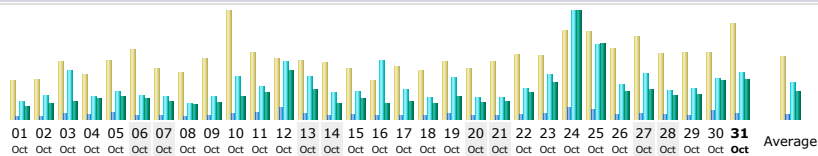

Days of month

Day	Number of visits	Pages	Hits	Bandwidth
01 Oct 2012	170	984	9606	98.42 MB
02 Oct 2012	178	1287	13097	114.82 MB
03 Oct 2012	262	2779	27695	138.00 MB
04 Oct 2012	201	2472	12709	156.63 MB
05 Oct 2012	264	3637	15413	171.59 MB
06 Oct 2012	314	1657	12956	152.63 MB
07 Oct 2012	227	1898	12582	138.35 MB
08 Oct 2012	212	1009	8671	107.28 MB
09 Oct 2012	278	1834	12550	128.34 MB
10 Oct 2012	493	2820	24177	168.11 MB
11 Oct 2012	303	3393	17816	193.78 MB
12 Oct 2012	279	6425	32263	376.96 MB
13 Oct 2012	264	3344	23908	227.52 MB
14 Oct 2012	256	1582	14543	118.95 MB
15 Oct 2012	228	2258	15059	154.51 MB
16 Oct 2012	175	1944	32753	111.34 MB
17 Oct 2012	241	1701	16610	130.98 MB
18 Oct 2012	224	1494	11650	115.98 MB
19 Oct 2012	261	2843	23356	173.87 MB
20 Oct 2012	229	1694	11845	122.01 MB
21 Oct 2012	258	1821	11569	138.16 MB
22 Oct 2012	294	2508	17582	195.61 MB
23 Oct 2012	288	3287	24756	278.86 MB
24 Oct 2012	400	6630	61048	830.15 MB
25 Oct 2012	396	5425	41827	576.29 MB
26 Oct 2012	319	2217	19482	210.63 MB
27 Oct 2012	373	3275	25576	221.96 MB
28 Oct 2012	301	2117	16239	178.83 MB
29 Oct 2012	303	1855	17162	192.29 MB
30 Oct 2012	306	4504	22407	293.75 MB
31 Oct 2012	434	3212	26179	299.36 MB
Average	281.65	2706.65	20422.13	210.19 MB
Total	8731	83906	633086	6.36 GB