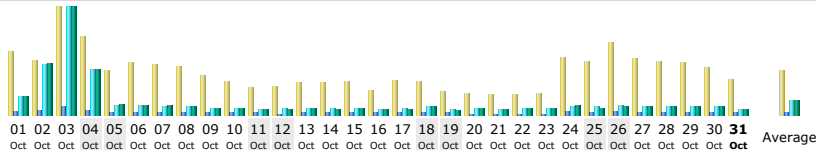

Days of month

Day	Number of visits	Pages	Hits	Bandwidth
01 Oct 2014	713	2993	17723	289.30 MB
02 Oct 2014	628	3613	48326	813.14 MB
03 Oct 2014	1233	7488	105827	1.67 GB
04 Oct 2014	892	4584	44646	710.62 MB
05 Oct 2014	494	1793	9192	154.00 MB
06 Oct 2014	597	1861	8386	149.04 MB
07 Oct 2014	566	1725	7806	134.26 MB
08 Oct 2014	561	1793	7783	128.33 MB
09 Oct 2014	442	1325	6582	106.96 MB
10 Oct 2014	381	1296	6463	100.88 MB
11 Oct 2014	307	1236	5653	91.71 MB
12 Oct 2014	325	1108	6355	94.02 MB
13 Oct 2014	369	1446	6350	106.51 MB
14 Oct 2014	360	1439	6309	94.84 MB
15 Oct 2014	370	1522	6684	100.42 MB
16 Oct 2014	286	1188	4825	83.31 MB
17 Oct 2014	392	1427	6109	92.91 MB
18 Oct 2014	381	1665	7125	118.73 MB
19 Oct 2014	273	1256	5168	74.88 MB
20 Oct 2014	233	881	6246	106.37 MB
21 Oct 2014	228	877	5615	80.97 MB
22 Oct 2014	229	999	5970	100.92 MB
23 Oct 2014	242	986	6242	98.76 MB
24 Oct 2014	645	2975	8134	138.60 MB
25 Oct 2014	613	1890	7109	107.13 MB
26 Oct 2014	823	3498	9087	117.59 MB
27 Oct 2014	639	2023	7358	118.84 MB
28 Oct 2014	605	2011	8047	128.73 MB
29 Oct 2014	597	1890	7209	116.88 MB
30 Oct 2014	536	1781	7424	126.05 MB
31 Oct 2014	406	1517	5561	94.47 MB
Average	495.68	2002.77	12945.61	209.28 MB