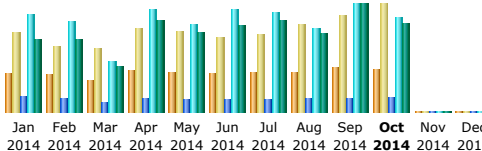

Statistics for:
firstfridayhawaii.com

Last Update: 31 Oct 2014 - 19:39

Reported period: Oct 2014 OK

Summary

- When:
- Monthly history
- Days of month
- Days of week
- Hours

- Who:
- Countries
- Full list
- Hosts
- Full list
- Last visit
- Unresolved IP Address
- Robots/Spiders visitors
- Full list
- Last visit

Navigation:

- Visits duration
- File type
- Viewed
- Full list
- Entry
- Exit

Operating Systems

- Versions
- Unknown

Browsers

- Versions
- Unknown

Referrers:

- Origin
- Referring search engines
- Referring sites

Search

- Search Keyphrases
- Search Keywords

Others:

- Miscellaneous
- HTTP Status codes
- Pages not found

Summary

Reported period	Month Oct 2014				
First visit	01 Oct 2014 - 00:00				
Last visit	31 Oct 2014 - 19:29				
	Unique visitors	Number of visits	Pages	Hits	Bandwidth
Viewed traffic *	5981	15366 (2.56 visits/visitor)	62086 (4.04 Pages/Visit)	401314 (26.11 Hits/Visit)	6.34 GB (432.35 KB/Visit)
Not viewed traffic *			64086	77407	2.49 GB

Monthly history

Month	Unique visitors	Number of visits	Pages	Hits	Bandwidth
Jan 2014	5563	11317	66783	413582	5.21 GB
Feb 2014	5339	9344	57682	384400	5.26 GB
Mar 2014	4584	9142	42809	214067	3.35 GB
Apr 2014	5953	11826	59776	434358	6.58 GB
May 2014	5754	11571	54476	374457	5.70 GB
Jun 2014	5506	10662	55567	433403	6.24 GB
Jul 2014	5644	11023	55973	424571	6.65 GB
Aug 2014	5692	12477	56399	354056	5.63 GB
Sep 2014	6351	13806	60321	458293	7.77 GB
Oct 2014	5981	15366	62086	401314	6.34 GB
Nov 2014	0	0	0	0	0
Dec 2014	0	0	0	0	0
Total	56367	116534	571872	3892501	58.74 GB