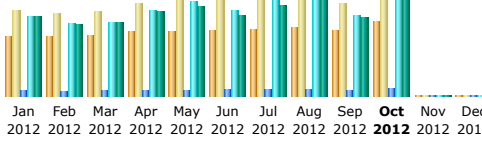

Others:

- Miscellaneous
HTTP Status codes
 Pages not found

Summary

Reported period	Month Oct 2012				
First visit	01 Oct 2012 - 00:02				
Last visit	31 Oct 2012 - 23:29				
	Unique visitors	Number of visits	Pages	Hits	Bandwidth
Viewed traffic *	3734	5395 (1.44 visits/visitor)	17787 (3.29 Pages/Visit)	254306 (47.13 Hits/Visit)	2.58 GB (502.13 KB/Visit)
Not viewed traffic *			17191	22684	470.43 MB

* Not viewed traffic includes traffic generated by robots, worms, or replies with special HTTP status codes.

Monthly history

Month	Unique visitors	Number of visits	Pages	Hits	Bandwidth
Jan 2012	2981	4306	11714	187478	1.91 GB
Feb 2012	2945	4098	10719	171539	1.72 GB
Mar 2012	3026	4200	12933	173448	1.78 GB
Apr 2012	3224	4628	12723	204257	2.02 GB
May 2012	3233	5010	13449	221623	2.13 GB
Jun 2012	3241	5020	14912	202664	1.93 GB
Jul 2012	3319	4995	15752	226278	2.17 GB
Aug 2012	3423	5074	16911	255567	2.37 GB
Sep 2012	3280	4635	13438	192560	1.88 GB
Oct 2012	3734	5395	17787	254306	2.58 GB
Nov 2012	0	0	0	0	0
Dec 2012	0	0	0	0	0
Total	32406	47361	140338	2089720	20.50 GB