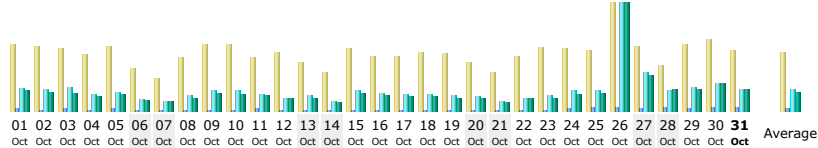

Days of month

Day	Number of visits	Pages	Hits	Bandwidth
01 Oct 2012	199	495	8763	88.00 MB
02 Oct 2012	193	475	8269	84.17 MB
03 Oct 2012	186	680	9359	77.61 MB
04 Oct 2012	168	393	6413	64.57 MB
05 Oct 2012	193	506	7260	74.19 MB
06 Oct 2012	129	385	4552	48.46 MB
07 Oct 2012	94	409	3570	40.22 MB
08 Oct 2012	159	376	5822	56.47 MB
09 Oct 2012	199	436	7773	76.77 MB
10 Oct 2012	200	406	7683	73.01 MB
11 Oct 2012	160	512	6593	70.32 MB
12 Oct 2012	173	410	5225	56.63 MB
13 Oct 2012	146	339	5890	57.88 MB
14 Oct 2012	114	220	3444	33.92 MB
15 Oct 2012	184	434	7993	76.01 MB
16 Oct 2012	162	471	6707	68.45 MB
17 Oct 2012	165	362	6497	62.11 MB
18 Oct 2012	175	436	6579	64.95 MB
19 Oct 2012	170	395	5861	57.49 MB
20 Oct 2012	145	471	5697	58.89 MB
21 Oct 2012	113	223	3406	33.39 MB
22 Oct 2012	162	319	5207	57.79 MB
23 Oct 2012	188	432	5762	58.22 MB
24 Oct 2012	186	709	7951	75.74 MB
25 Oct 2012	183	970	7677	76.84 MB
26 Oct 2012	324	1417	42995	488.15 MB
27 Oct 2012	192	858	15188	159.81 MB
28 Oct 2012	136	1001	7786	93.85 MB
29 Oct 2012	199	828	9345	95.39 MB
30 Oct 2012	215	1286	10778	123.31 MB
31 Oct 2012	183	1133	8261	92.92 MB
Average	174.03	573.77	8203.42	85.34 MB
Total	5395	17787	254306	2.58 GB