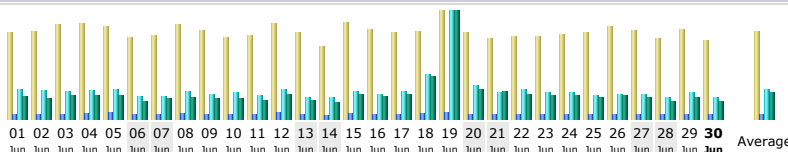

Days of month

Day	Number of visits	Pages	Hits	Bandwidth
01 Jun 2015	1035	5449	33672	460.46 MB
02 Jun 2015	1043	5456	31827	412.13 MB
03 Jun 2015	1133	5509	31507	475.80 MB
04 Jun 2015	1154	6093	32821	471.10 MB
05 Jun 2015	1109	7064	33607	488.27 MB
06 Jun 2015	983	4613	26234	352.58 MB
07 Jun 2015	1009	4764	25401	397.99 MB
08 Jun 2015	1138	5647	30996	422.92 MB
09 Jun 2015	1061	4959	28780	401.18 MB
10 Jun 2015	976	4773	29274	399.37 MB
11 Jun 2015	1004	4709	26568	372.30 MB
12 Jun 2015	1146	6972	33917	506.66 MB
13 Jun 2015	1033	4581	24860	390.55 MB
14 Jun 2015	876	4058	23792	328.89 MB
15 Jun 2015	1159	5617	30463	490.90 MB
16 Jun 2015	1085	4899	28258	449.52 MB
17 Jun 2015	1029	4878	31382	494.79 MB
18 Jun 2015	1053	5825	50971	866.49 MB
19 Jun 2015	1303	7132	124384	2.15 GB
20 Jun 2015	1034	4799	38099	594.49 MB
21 Jun 2015	966	4486	29030	550.65 MB
22 Jun 2015	995	4800	34044	496.48 MB
23 Jun 2015	996	5217	29835	480.89 MB
24 Jun 2015	1027	5354	29119	489.03 MB
25 Jun 2015	1040	4666	26585	420.91 MB
26 Jun 2015	1101	5122	28666	474.86 MB
27 Jun 2015	1071	5195	28283	432.50 MB
28 Jun 2015	959	4244	24529	344.00 MB
29 Jun 2015	1072	5016	30015	423.61 MB
30 Jun 2015	945	4750	24074	343.91 MB
Average	1051.17	5221.57	33366.43	514.48 MB
Total	31535	156647	1000993	15.07 GB