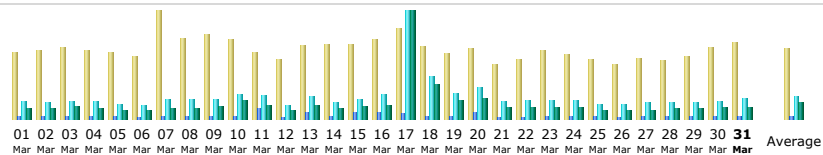

Days of month

Day	Number of visits	Pages	Hits	Bandwidth
01 Mar 2017	997	6471	42294	471.96 MB
02 Mar 2017	1045	6509	39835	451.58 MB
03 Mar 2017	1084	6774	41912	534.35 MB
04 Mar 2017	1050	6892	41727	470.33 MB
05 Mar 2017	1001	5931	35783	415.44 MB
06 Mar 2017	959	5256	33327	382.70 MB
07 Mar 2017	1630	7153	45699	458.71 MB
08 Mar 2017	1214	7901	46525	467.26 MB
09 Mar 2017	1284	8034	47039	553.92 MB
10 Mar 2017	1198	7757	59572	826.27 MB
11 Mar 2017	1014	23377	56077	619.38 MB
12 Mar 2017	903	4930	31544	384.97 MB
13 Mar 2017	1118	16764	51863	598.87 MB
14 Mar 2017	1133	7765	39291	459.43 MB
15 Mar 2017	1130	15613	48289	553.75 MB
16 Mar 2017	1196	16283	58584	610.93 MB
17 Mar 2017	1359	12077	256704	4.66 GB
18 Mar 2017	1098	8114	101030	1.50 GB
19 Mar 2017	990	6547	61723	810.01 MB
20 Mar 2017	1067	16020	75650	923.33 MB
21 Mar 2017	824	5369	40042	512.69 MB
22 Mar 2017	896	5616	42858	525.74 MB
23 Mar 2017	1044	6656	43968	497.48 MB
24 Mar 2017	960	6860	44047	529.46 MB
25 Mar 2017	904	5712	36744	407.01 MB
26 Mar 2017	817	5217	34382	375.76 MB
27 Mar 2017	912	6094	39142	417.06 MB
28 Mar 2017	872	5971	38198	436.52 MB
29 Mar 2017	959	6306	39531	428.31 MB
30 Mar 2017	1069	6588	42272	481.51 MB
31 Mar 2017	1155	7529	50037	513.41 MB
Average	1060.71	8518.90	53731.90	691.08 MB
Total	32882	264086	1665689	20.92 GB